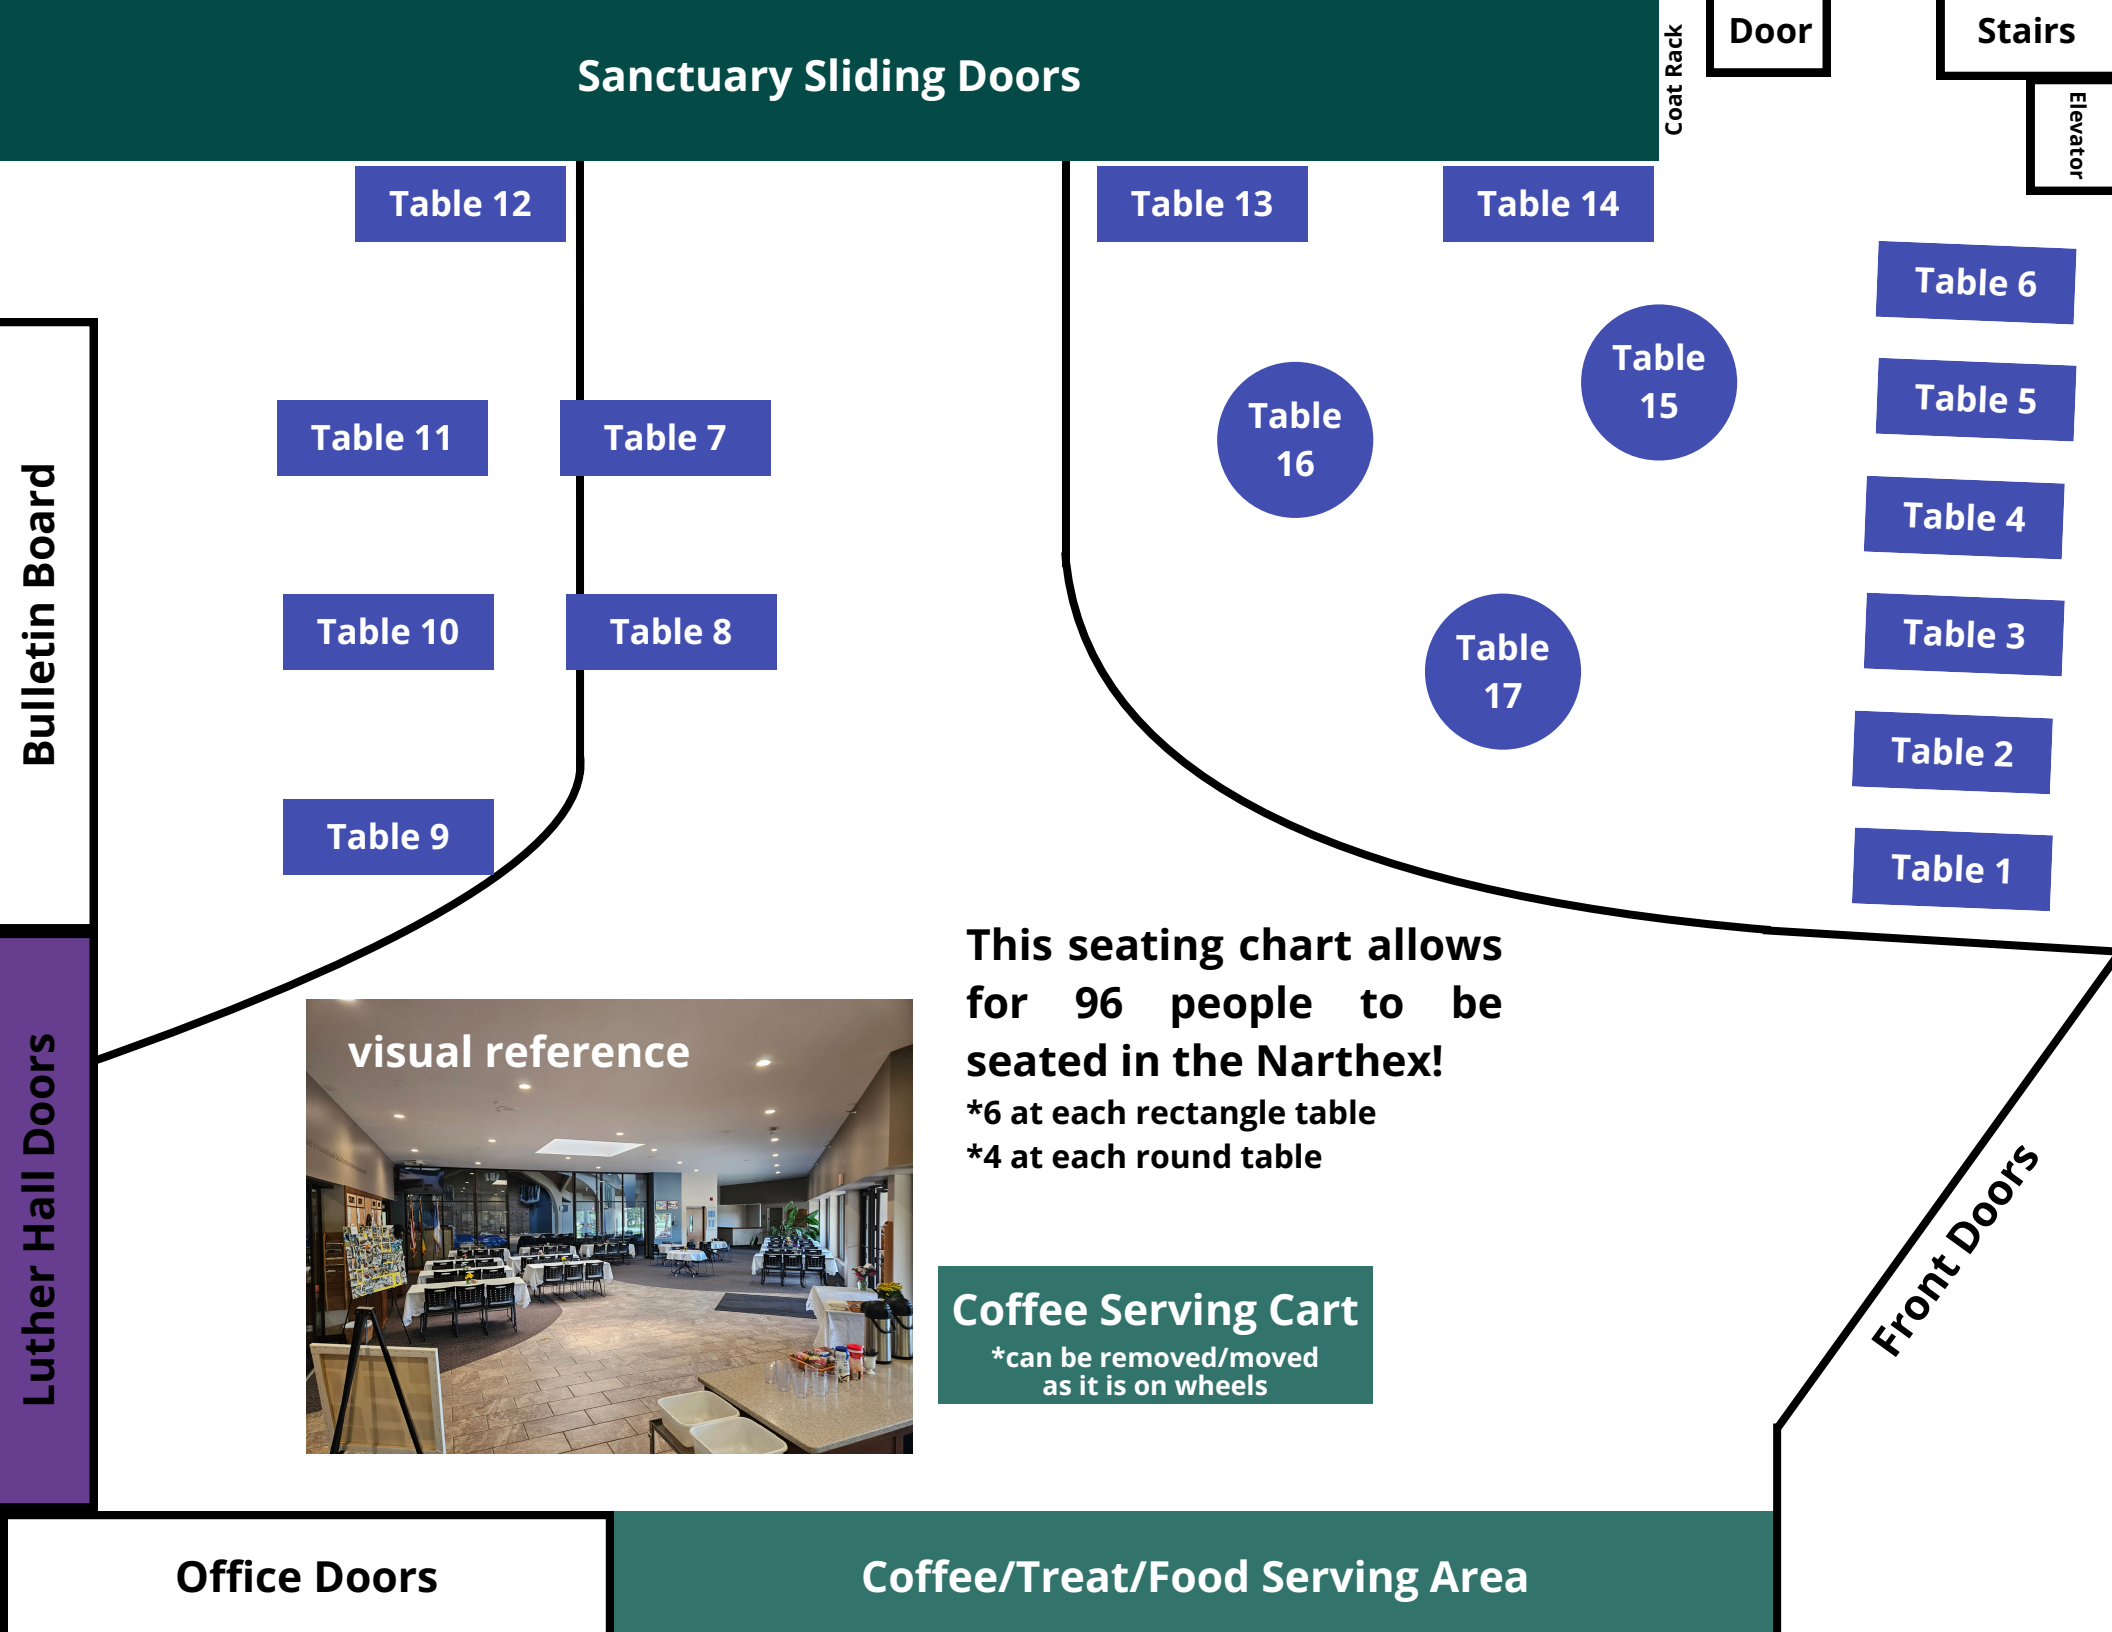

Sanctuary Sliding Doors

Table 12

Table 13

Table 14

Table 11

Table 7

Table 6

Table 15

Table 9

Table 1

This seating chart allows for 96 people to be seated in the Narthex!

- *6 at each rectangle table
- *4 at each round table

visual reference

Coffee Serving Cart

*can be removed/moved as it is on wheels

Front Doors

Office Doors

Coffee/Treat/Food Serving Area

Door

Stairs

Elevator

Coat Rack

Bulletin Board

Luther Hall Doors